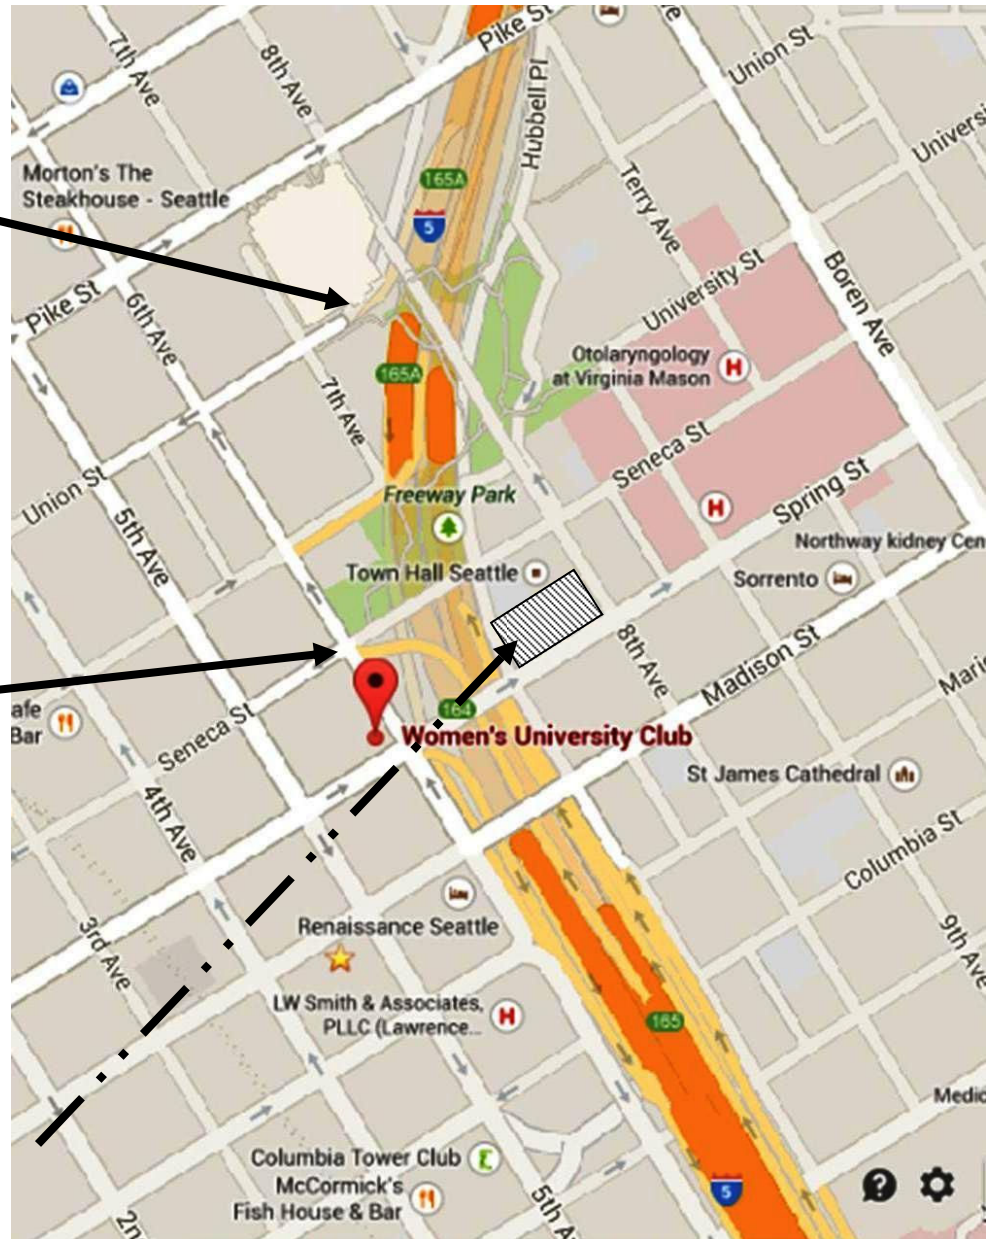

Directions to Washington Women's Club
1105 - 6th Avenue | Seattle, WA
June 22, 2014

SOUTHBOUND I-5

- Take UNION Street exit (under the Convention Center)
- Go to 5th Ave, TURN LEFT.
- Count 3 streets, TURN LEFT onto SPRING St.
- TURN LEFT onto 6th Ave.
- Find parking.

NORTHBOUND I-5

- Take SENECA Street exit (LEFT LANE just after the entry onto Express lanes)
- GO STRAIGHT at the traffic signal at 6th Avenue.
- TURN LEFT onto 5th Ave.
- TURN LEFT on SPRING ST
- TURN LEFT onto 6th Ave., or
- Find parking. Go straight one block across freeway to park at 7th and Spring. 

Although there is street parking on Sundays and a small parking garage at the Club itself, we recommend you come early as you may have to find parking in a nearby parking garage. Carpool and use public transit as much as possible.